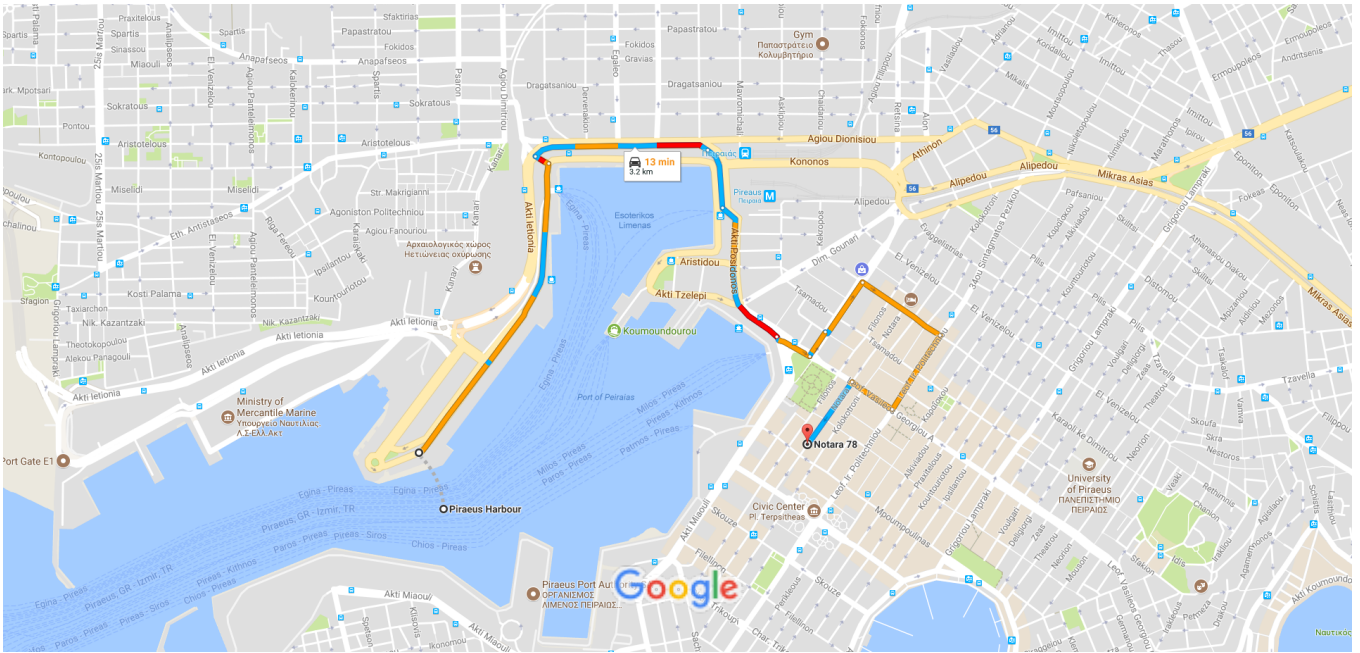

# Piraeus Harbour to Notara 78, Pireas 185 35, Greece

Drive 3.2 km, 13 min

Map data ©2017 Google United States 500 ft

via Akti Kondili

10 min without traffic

13 min

3.2 km